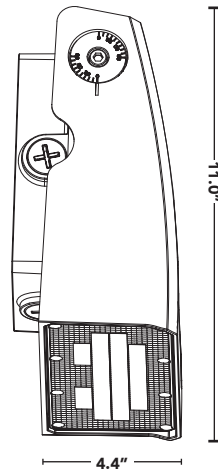

## ADJUSTABLE WALL PACK

flexCOLOR

switch  
between  
color  
temps

← switch  
between  
wattages

flexWATT

- > Easily adjust the color temperature via a switch inside the unit.
- > Easily adjust the wattages via a switch inside the unit.
- > Simply pivot the fixture head from 0° to 90° to direct the light exactly where you want it.
- > Die-cast aluminum housing makes the unit suitable for wet locations.
- > Built-in photocell.
- > Includes level indicator to ensure proper alignment when installed.

120/  
277V  
ALSO WORKS  
ON 208V & 240V

IP65  
RATED  
INGRESS  
PROTECTION

OPERATING  
TEMP  
-40°F TO 122°F

L70  
50,000hrs  
RATED LIFE

PART #	REPLACES	WATTAGE	LUMENS	FLEXCOLOR	DLC CODE
RP-B-WPA-30L-FC	175W HID	15W-20W-25W	Up to 3000	3000K/4000K/5000K	PP4U51T0